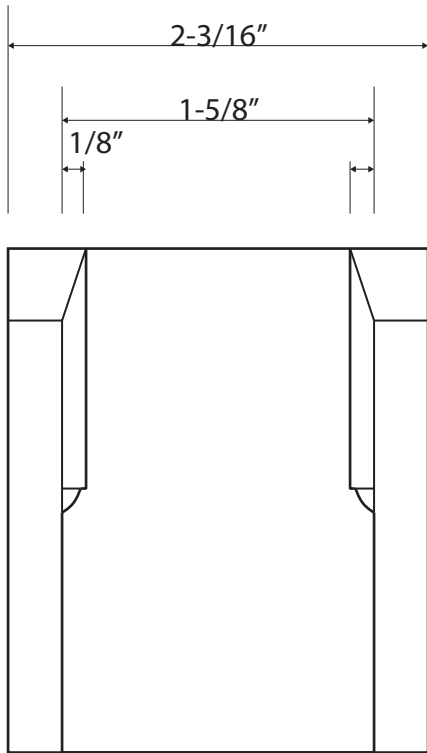

Caleb James

PLANEMAKER

Designer: Caleb James | Date: 4/26/2013

Page: 1 of 1 | Size: 11" x 17" | Scale: Full/100% | © 2013
calebjamesplanemaker.com | calebjames@me.com

elevation [right side]

elevation [front]

detail: wedge

plan [top]

plan reflect [bottom]

Caleb James

PLANEMAKER

Designer: Caleb James

| Date: 4/26/2013

Page: 2/2 | Size: 8-1/2" x 11" | Scale: Full/100% | © 2013

calebjamesplanemaker.com | calebjames@me.com

elevation [front]

detail: wedge

plan reflect [bottom]

elevation [right side]

Caleb James
PLANEMAKER

Designer: Caleb James | Date: 4/26/2013
Page: 1/2 | Size: 8-1/2" x 11" | Scale: Full/100% | © 2013
calebjamesplanemaker.com | calebjames@me.com