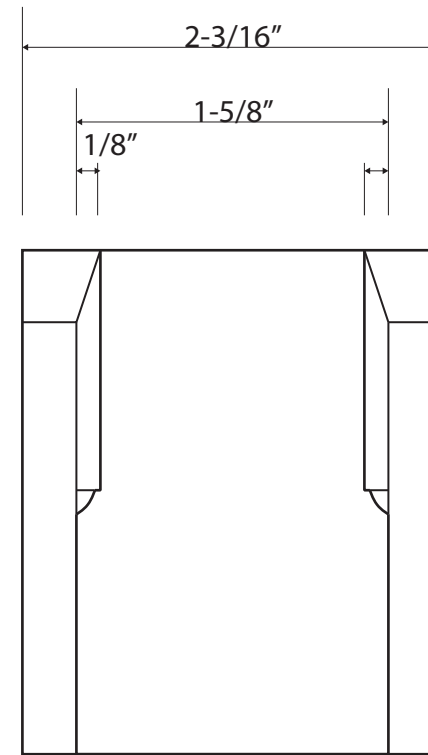

Caleb James

PLANEMAKER

Designer: Caleb James | Date: 4/26/2013

Page: 1 of 1 | Size: 11" x 17" | Scale: Full/100% | © 2013
calebjamesplanemaker.com | calebjames@me.com

elevation [right side]

elevation [front]

detail: wedge

plan [top]

plan reflect [bottom]

Caleb James

PLANEMAKER

Designer: Caleb James

| Date: 4/26/2013

Page: 2/2 | Size: 8-1/2" x 11" | Scale: Full/100% | © 2013

calebjamesplanemaker.com | calebjames@me.com

elevation [front]

detail: wedge

plan reflect [bottom]

elevation [right side]

Caleb James
PLANEMAKER

Designer: Caleb James | Date: 4/26/2013
Page: 1/2 | Size: 8-1/2" x 11" | Scale: Full/100% | © 2013
calebjamesplanemaker.com | calebjames@me.com