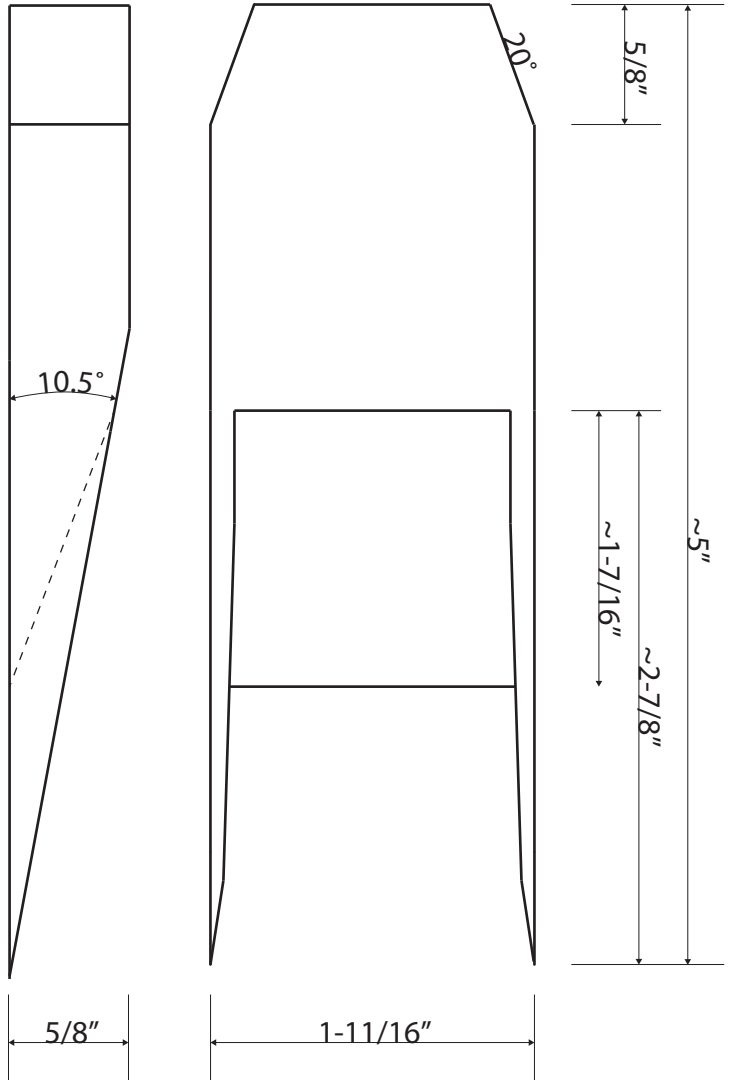

Caleb James

PLANEMAKER

Designer: Caleb James | Date: 4/26/2013

Page: 1 of 1 | Size: 11" x 17" | Scale: Full/100% | © 2013
calebjamesplanemaker.com | calebjames@me.com

elevation [right side]

elevation [front]

detail: wedge

plan [top]

plan reflect [bottom]

Caleb James

PLANEMAKER

Designer: Caleb James

| Date: 4/26/2013

Page: 2/2 | Size: 8-1/2" x 11" | Scale: Full/100% | © 2013

calebjamesplanemaker.com | calebjames@me.com

elevation [front]

detail: wedge

plan reflect [bottom]

elevation [right side]

Caleb James
PLANEMAKER

Designer: Caleb James | Date: 4/26/2013
Page: 1/2 | Size: 8-1/2" x 11" | Scale: Full/100% | © 2013
calebjamesplanemaker.com | calebjames@me.com

plan [top]