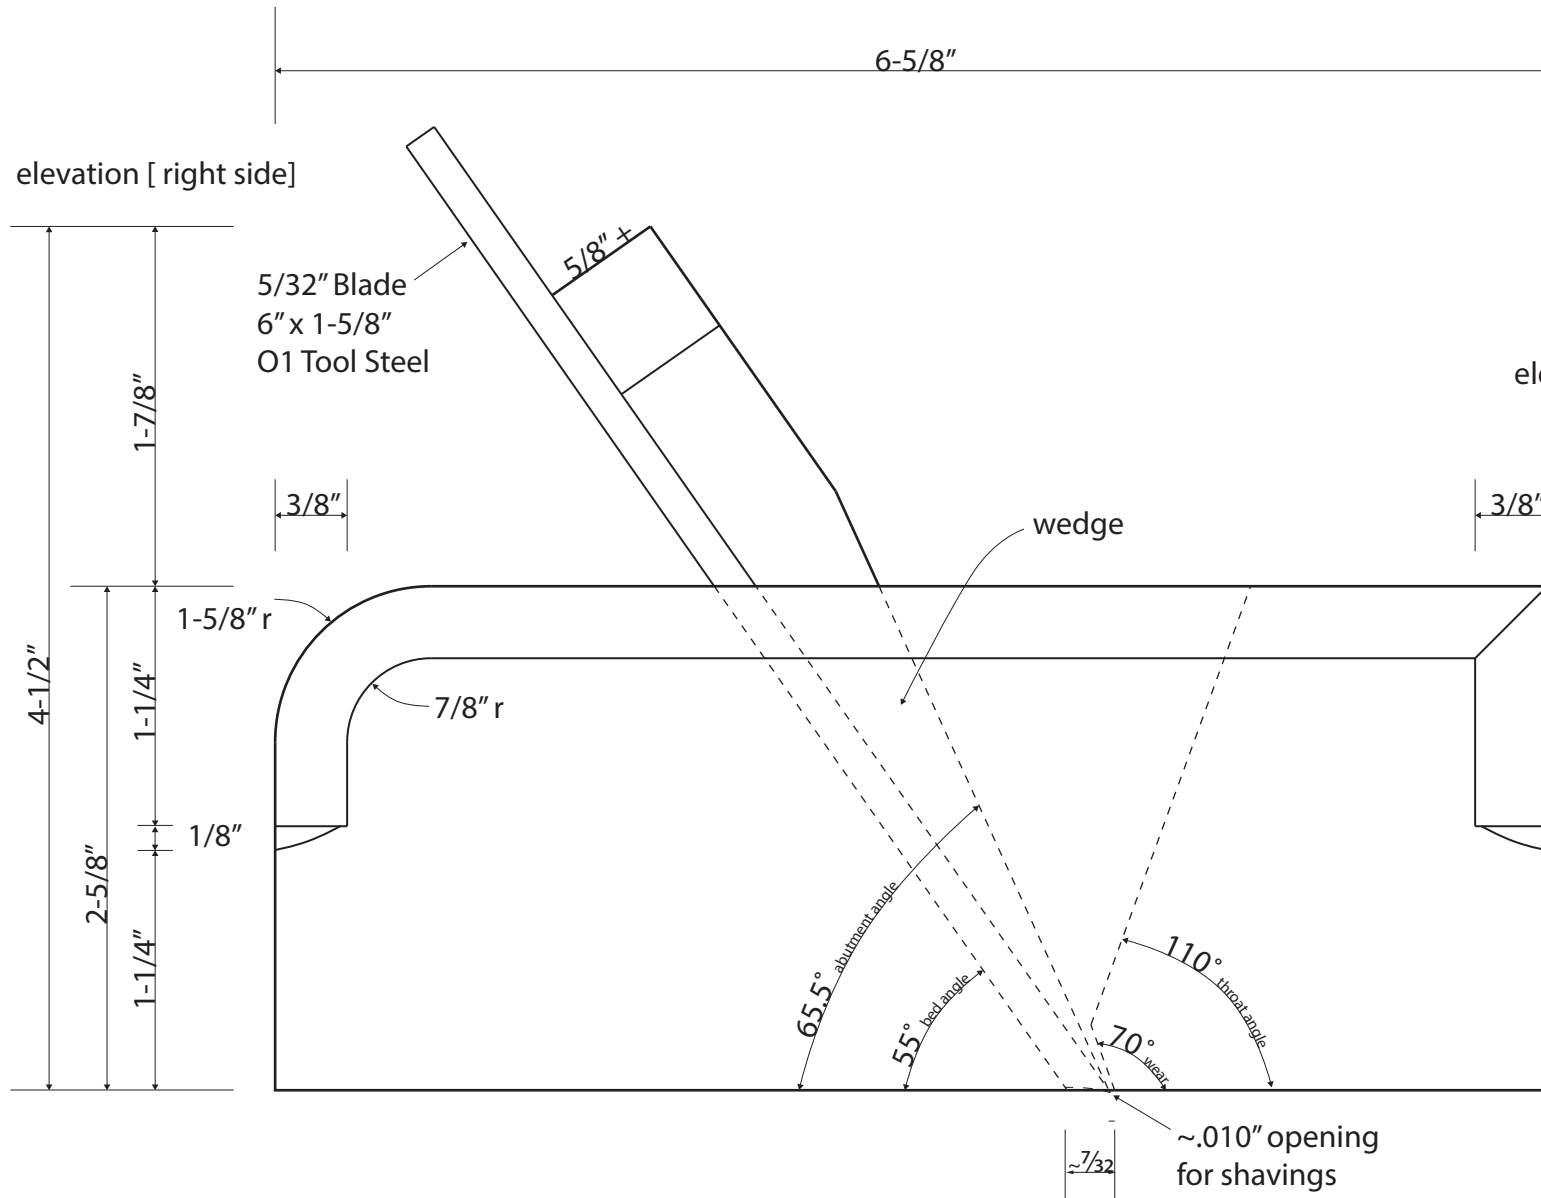

Caleb James

PLANEMAKER

Designer: Caleb James | Date: 4/26/2013

Page: 1 of 1 | Size: 11" x 17" | Scale: Full/100% | © 2013
calebjamesplanemaker.com | calebjames@me.com

elevation [right side]

elevation [front]

detail: wedge

plan [top]

plan reflect [bottom]

Caleb James

PLANEMAKER

Designer: Caleb James

| Date: 4/26/2013

Page: 2/2 | Size: 8-1/2" x 11" | Scale: Full/100% | © 2013

calebjamesplanemaker.com | calebjames@me.com

elevation [front]

detail: wedge

plan reflect [bottom]

elevation [right side]

Caleb James
PLANEMAKER

Designer: Caleb James | Date: 4/26/2013
Page: 1/2 | Size: 8-1/2" x 11" | Scale: Full/100% | © 2013
calebjamesplanemaker.com | calebjames@me.com