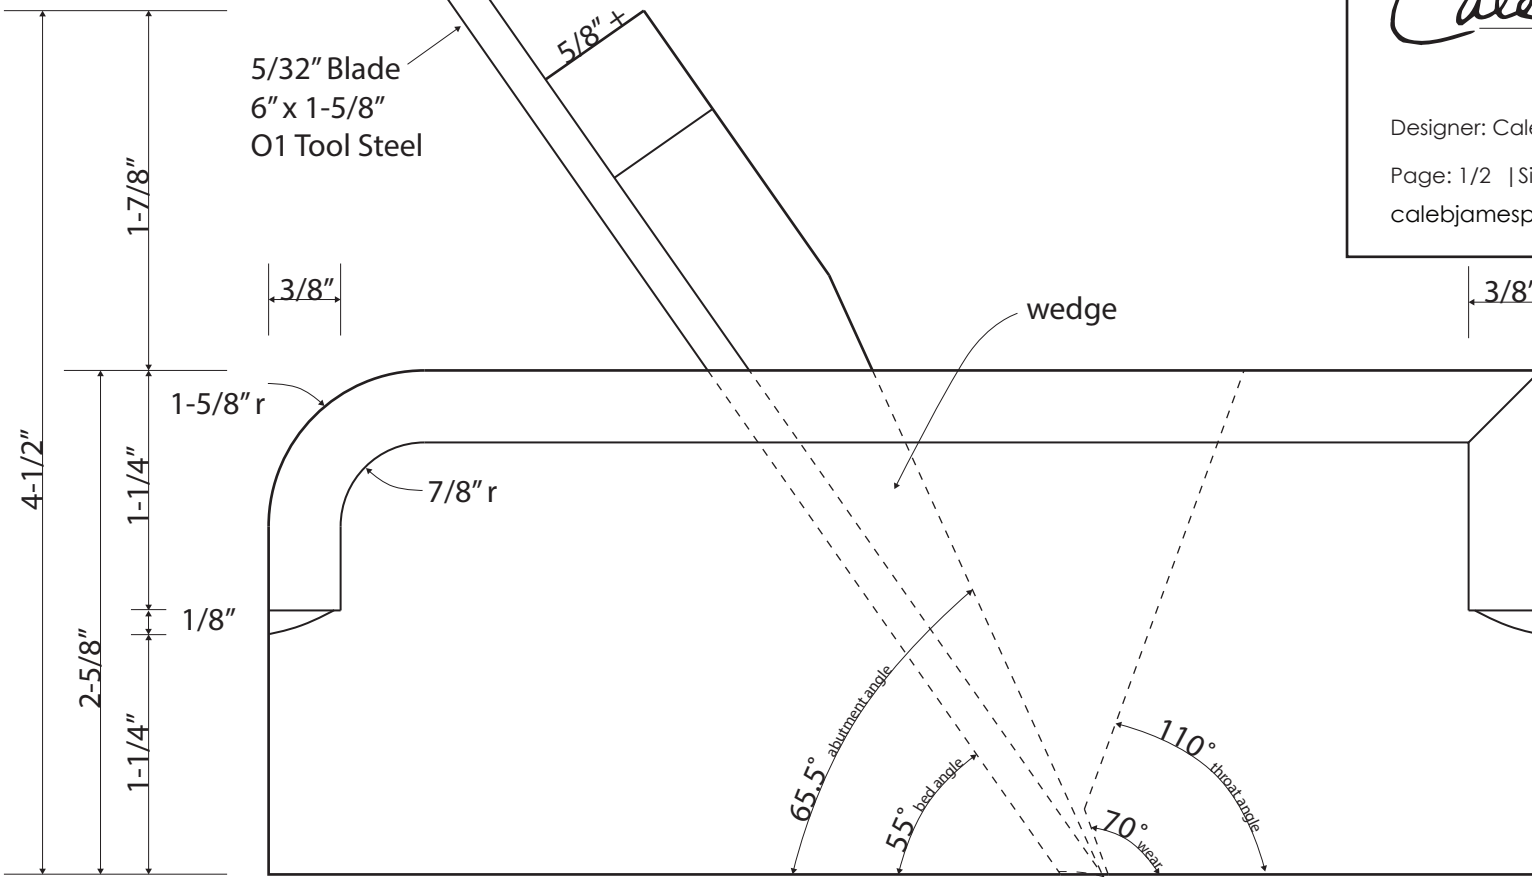

detail: wedge

plan [top]

plan reflect [bottom]

Caleb James

PLANEMAKER

Designer: Caleb James

| Date: 4/26/2013

Page: 2/2 | Size: 8-1/2" x 11" | Scale: Full/100% | © 2013

calebjamesplanemaker.com | calebjames@me.com

elevation [front]

detail: wedge

plan reflect [bottom]

elevation [right side]

Caleb James
PLANEMAKER

Designer: Caleb James | Date: 4/26/2013
Page: 1/2 | Size: 8-1/2" x 11" | Scale: Full/100% | © 2013
calebjamesplanemaker.com | calebjames@me.com

plan [top]