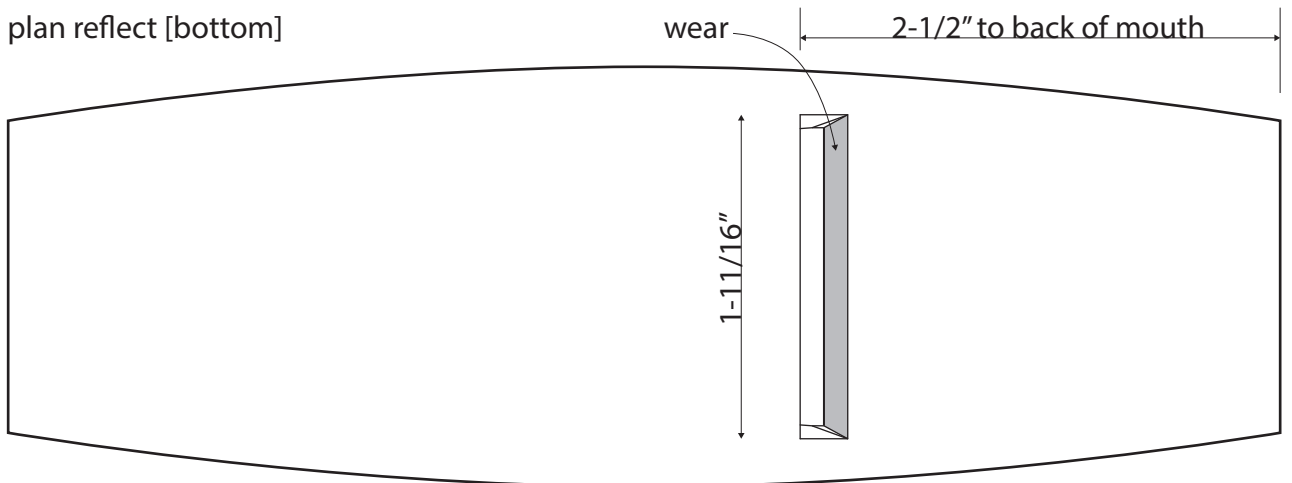

calebjamesplanemaker.com | calebjames@me.com

elevation [front]

detail: wedge

plan reflect [bottom]

elevation [right side]

Caleb James
PLANEMAKER

Designer: Caleb James | Date: 4/26/2013
Page: 1/2 | Size: 8-1/2" x 11" | Scale: Full/100% | © 2013
calebjamesplanemaker.com | calebjames@me.com