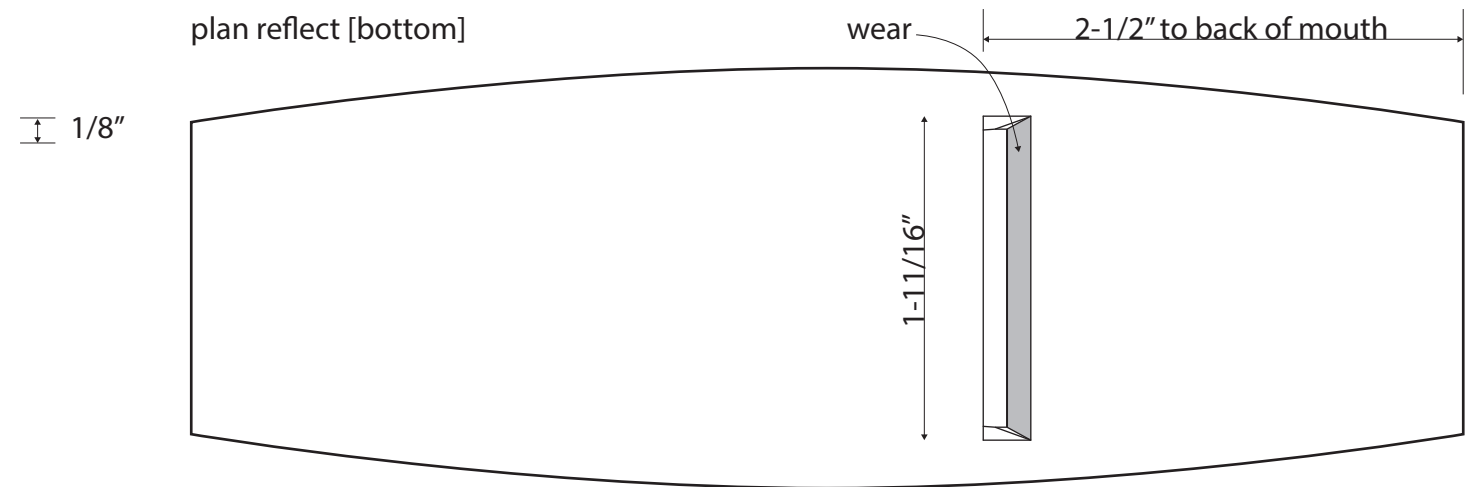

Caleb James

PLANEMAKER

Designer: Caleb James | Date: 4/26/2013

Page: 1 of 1 | Size: 11" x 17" | Scale: Full/100% | © 2013
calebjamesplanemaker.com | calebjames@me.com

elevation [right side]

elevation [front]

detail: wedge

plan [top]

plan reflect [bottom]

Caleb James

PLANEMAKER

Designer: Caleb James

| Date: 4/26/2013

Page: 2/2 | Size: 8-1/2" x 11" | Scale: Full/100% | © 2013

calebjamesplanemaker.com | calebjames@me.com

elevation [front]

detail: wedge

plan reflect [bottom]

elevation [right side]

Caleb James
PLANEMAKER

Designer: Caleb James | Date: 4/26/2013
Page: 1/2 | Size: 8-1/2" x 11" | Scale: Full/100% | © 2013
calebjamesplanemaker.com | calebjames@me.com