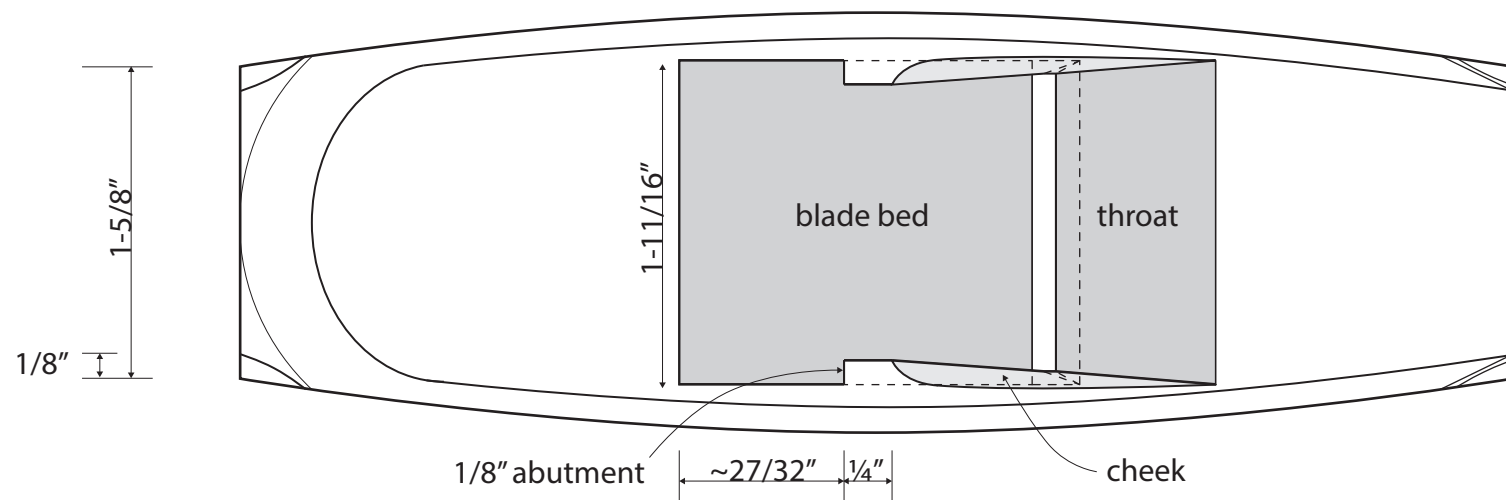

Caleb James

PLANEMAKER

Designer: Caleb James | Date: 4/26/2013

Page: 1 of 1 | Size: 11" x 17" | Scale: Full/100% | © 2013
calebjamesplanemaker.com | calebjames@me.com

elevation [right side]

elevation [front]

detail: wedge

plan [top]

plan reflect [bottom]

Caleb James

PLANEMAKER

Designer: Caleb James

| Date: 4/26/2013

Page: 2/2 | Size: 8-1/2" x 11" | Scale: Full/100% | © 2013

calebjamesplanemaker.com | calebjames@me.com

elevation [front]

detail: wedge

plan reflect [bottom]

elevation [right side]

Caleb James
PLANEMAKER

Designer: Caleb James | Date: 4/26/2013
Page: 1/2 | Size: 8-1/2" x 11" | Scale: Full/100% | © 2013
calebjamesplanemaker.com | calebjames@me.com