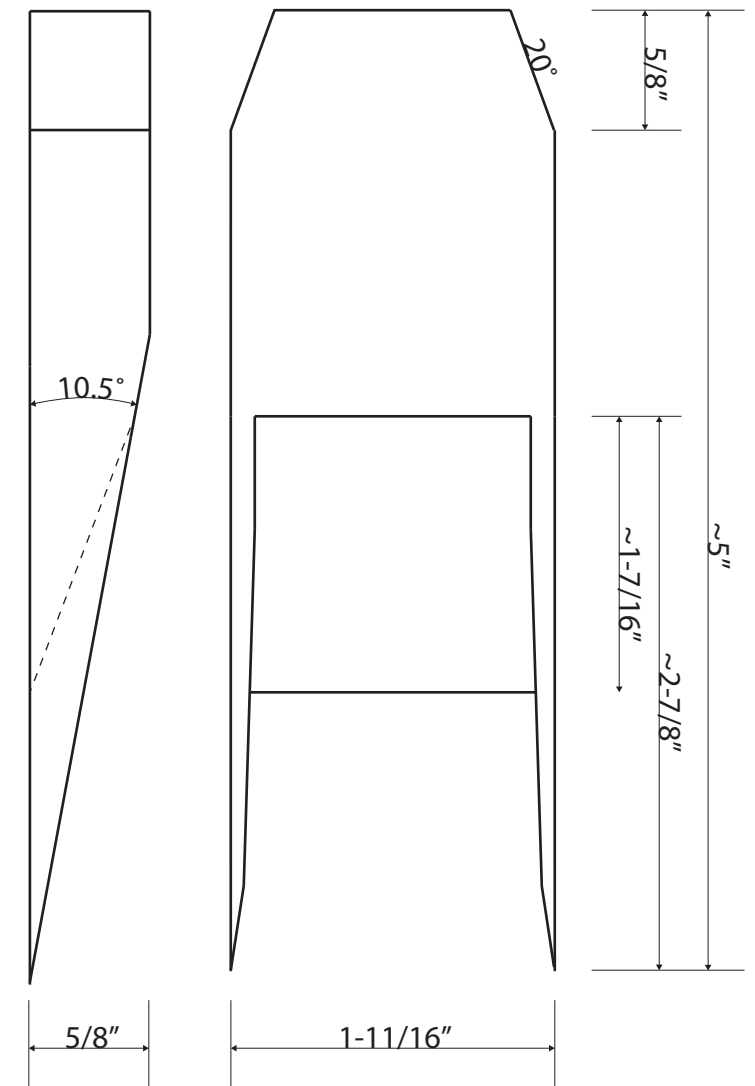

Caleb James

PLANEMAKER

Designer: Caleb James | Date: 4/26/2013

Page: 1 of 1 | Size: 11" x 17" | Scale: Full/100% | © 2013
calebjamesplanemaker.com | calebjames@me.com

elevation [right side]

elevation [front]

detail: wedge

plan [top]

plan reflect [bottom]

Caleb James

PLANEMAKER

Designer: Caleb James

| Date: 4/26/2013

Page: 2/2 | Size: 8-1/2" x 11" | Scale: Full/100% | © 2013

calebjamesplanemaker.com | calebjames@me.com

elevation [front]

detail: wedge

plan reflect [bottom]

elevation [right side]

Caleb James
PLANEMAKER

Designer: Caleb James | Date: 4/26/2013
Page: 1/2 | Size: 8-1/2" x 11" | Scale: Full/100% | © 2013
calebjamesplanemaker.com | calebjames@me.com

plan [top]