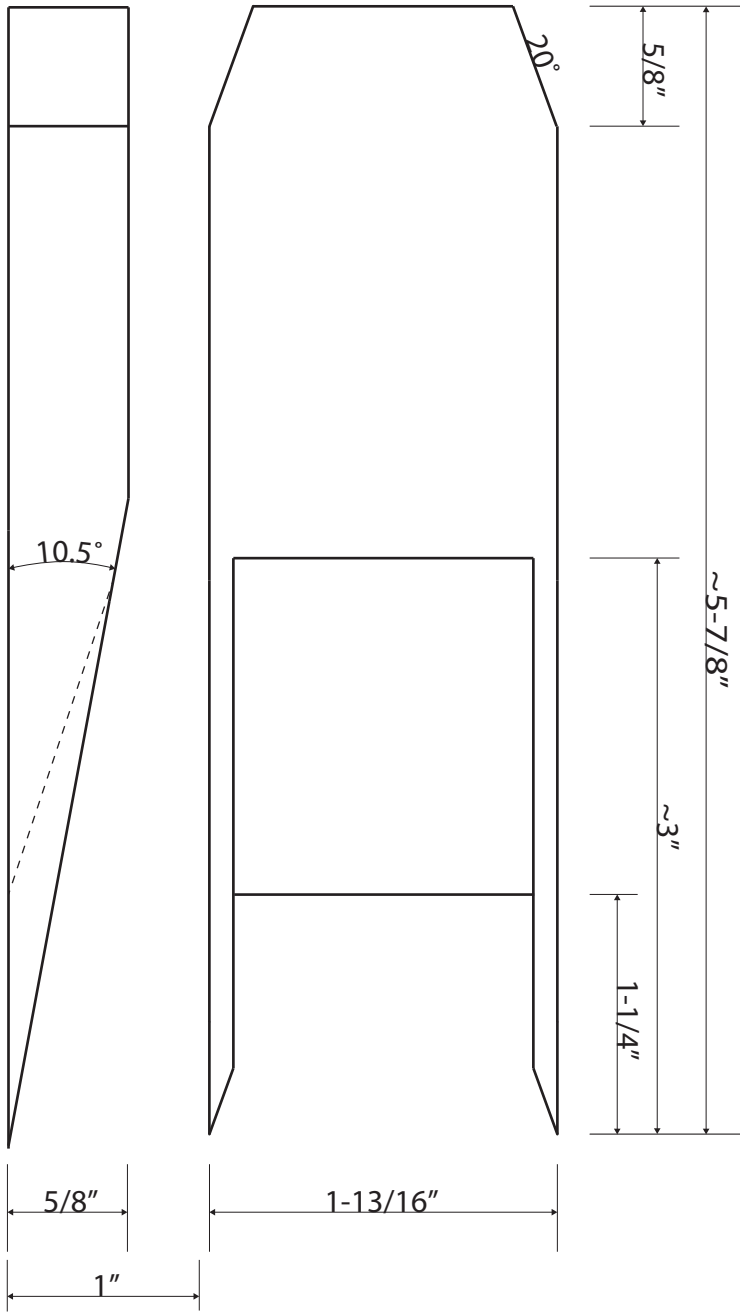

Caleb James

PLANEMAKER

Designer: Caleb James | Date: 8/13/2013  
Title: Right Hand 15" Wooden Jack Bench Plane  
Page: 1 of 2 | Size: 11" x 17" | Scale: Full/100% | © 2013  
calebjamesplanemaker.com | calebjames@me.com

detail: toe view

5-1/2" x 5-1/4" x 1" handle blank

7" x 1-3/4" x 5/32" O1 tool steel blade

~5-7/8" wedge length

5/8"

1-13/16" wedge height

1-1/2" ø

1" ø

3/8" r

scale = inches

detail: wedge

scale = inches

detail: handle

*Caleb James*

PLANEMAKER

Designer: Caleb James | Date: 8/13/2013  
 Title: Right Hand 15" Wooden Jack Bench Plane  
 Page: 2 of 2 | Size: 8-1/2" x 11" | Scale: Full/100% | © 2013  
 calebjamesplanemaker.com | calebjames@me.com