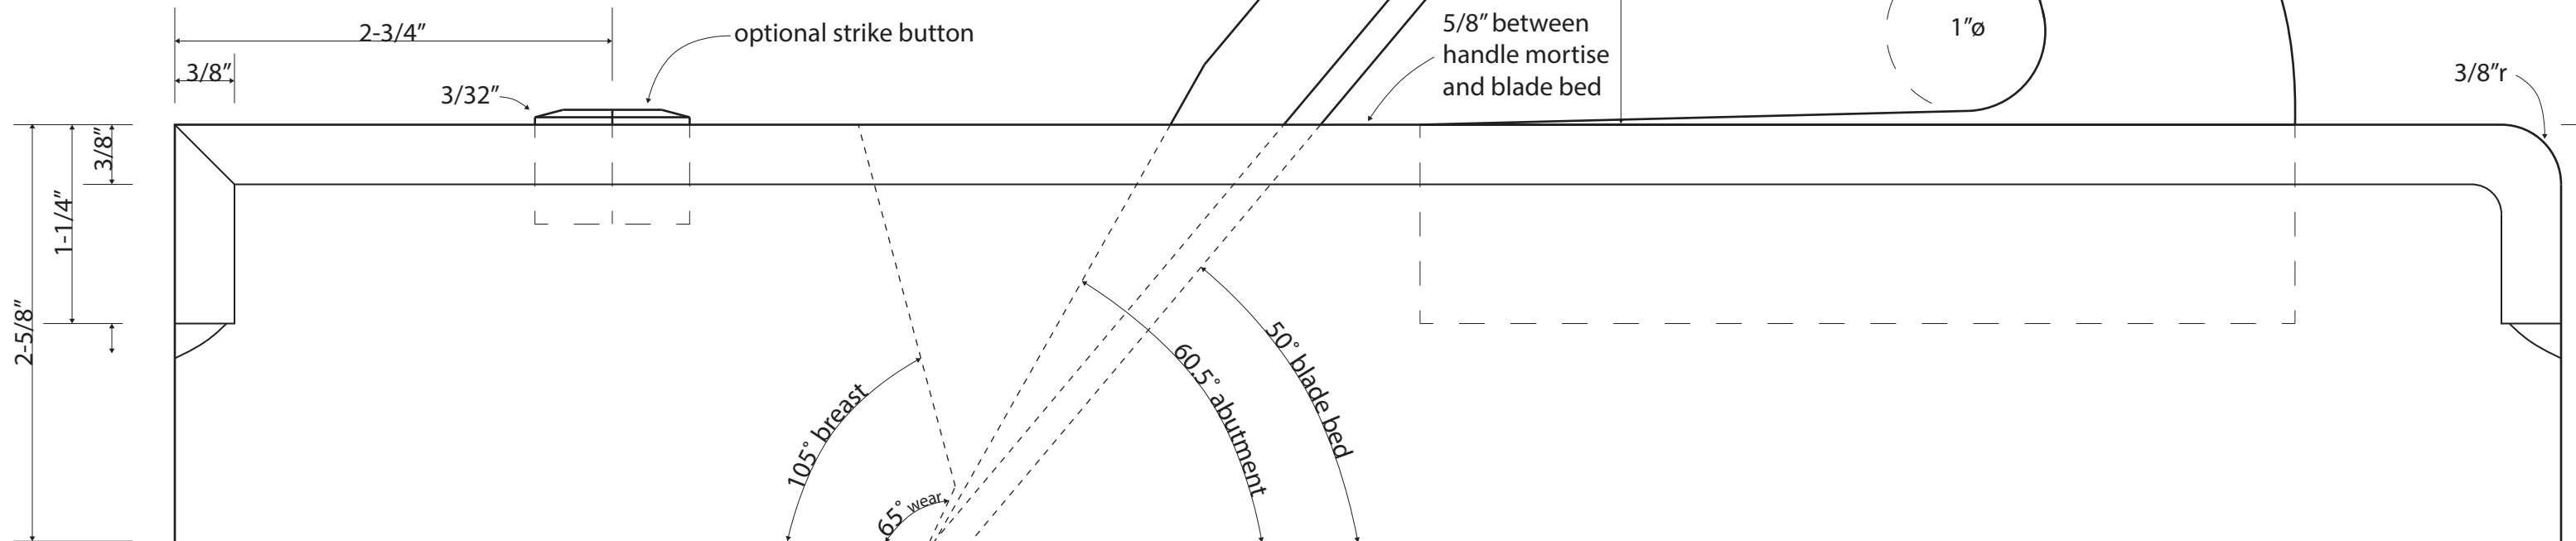

Caleb James

PLANEMAKER

Designer: Caleb James | Date: 8/13/2013  
Title: Right Hand 15" Wooden Jack Bench Plane  
Page: 1 of 2 | Size: 11" x 17" | Scale: Full/100% | © 2013  
calebjamesplanemaker.com | calebjames@me.com

detail: toe view

5-1/2" x 5-1/4" x 1" handle blank

7" x 1-3/4" x 5/32" O1 tool steel blade

~5-7/8" wedge length

5/8"

1-13/16" wedge height

1-1/2" ø

1" ø

3/8" r

scale = inches

detail: wedge

scale = inches

detail: handle

*Caleb James*

PLANEMAKER

Designer: Caleb James | Date: 8/13/2013  
 Title: Right Hand 15" Wooden Jack Bench Plane  
 Page: 2 of 2 | Size: 8-1/2" x 11" | Scale: Full/100% | © 2013  
 calebjamesplanemaker.com | calebjames@me.com