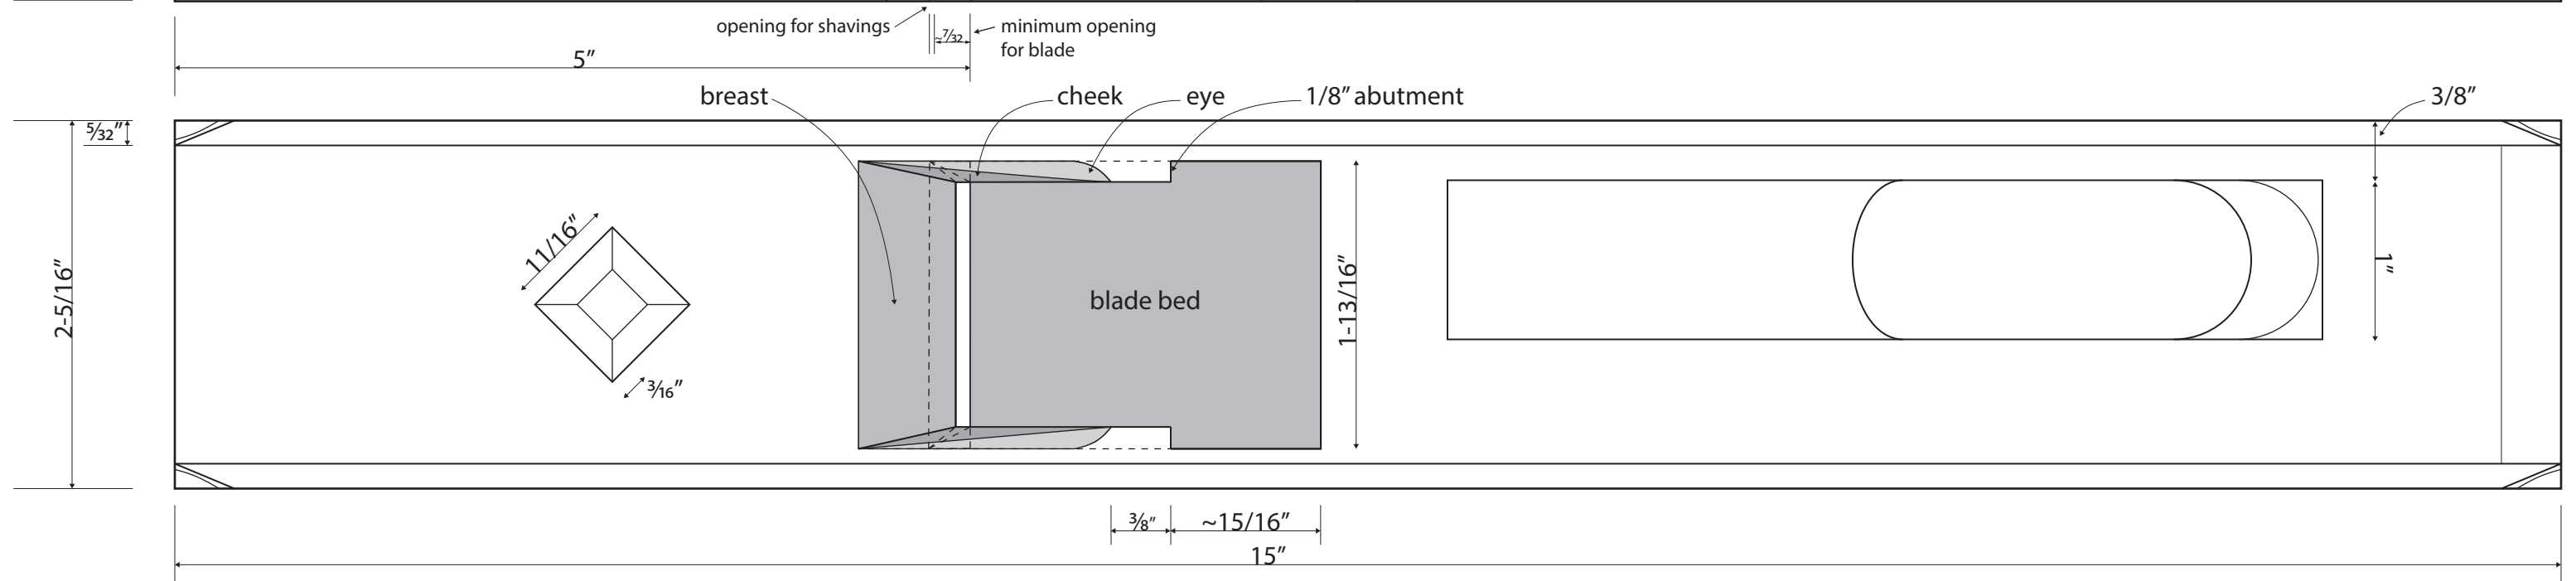

detail: toe view

5-1/2" x 5-1/4" x 1" handle blank

7" x 1-3/4" x 5/32" O1 tool steel blade

~5-7/8" wedge length

5/8"

1-13/16" wedge height

1-1/2" ø

1" ø

3/8" r

scale = inches

detail: wedge

scale = inches

detail: handle

*Caleb James*

PLANEMAKER

Designer: Caleb James | Date: 8/13/2013  
 Title: Right Hand 15" Wooden Jack Bench Plane  
 Page: 2 of 2 | Size: 8-1/2" x 11" | Scale: Full/100% | © 2013  
 calebjamesplanemaker.com | calebjames@me.com