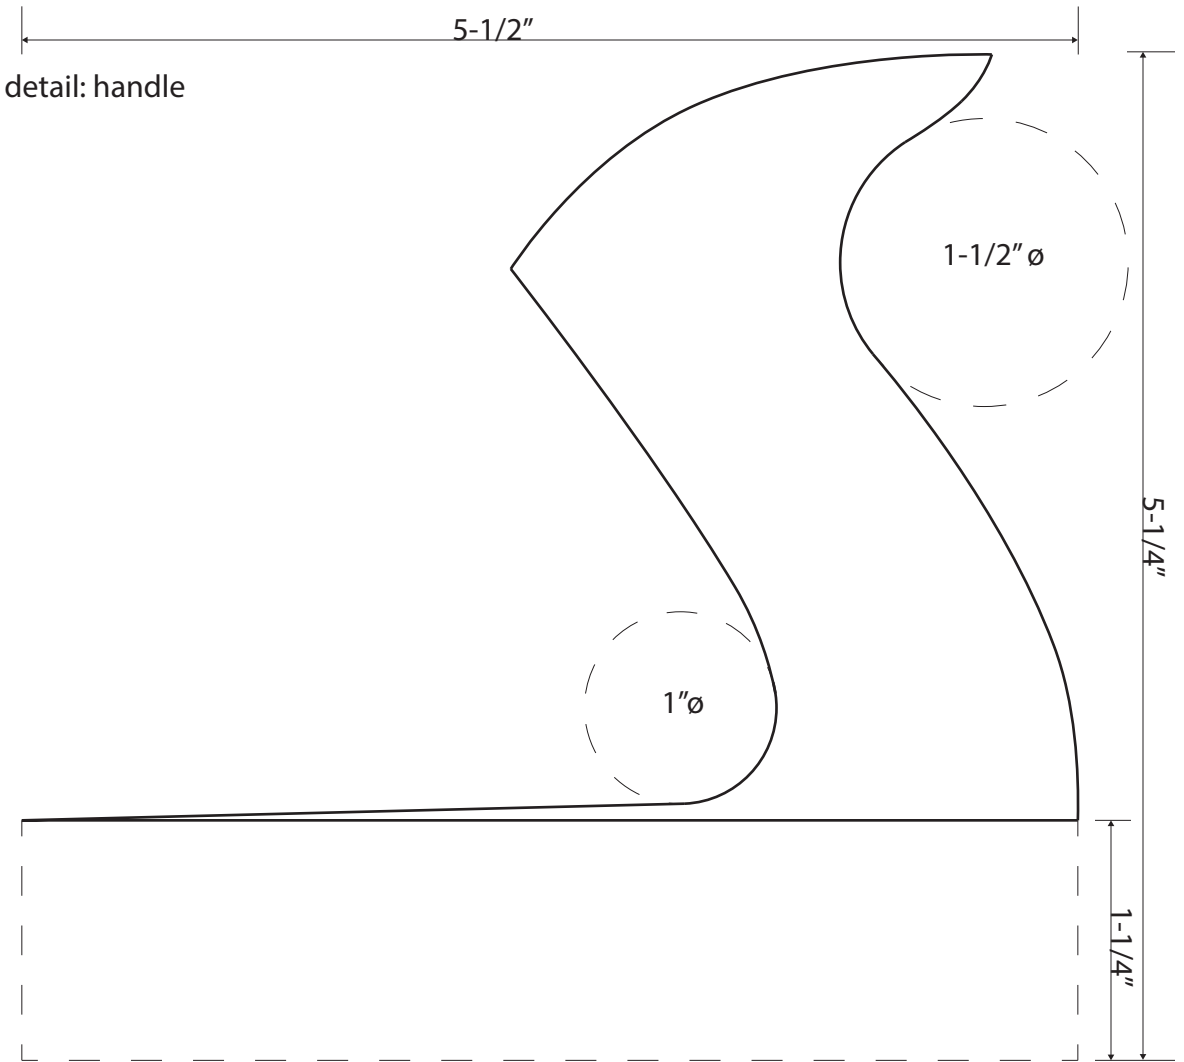

detail: toe view

5-1/2" x 5-1/4" x 1" handle blank

7" x 1-3/4" x 5/32" O1 tool steel blade

~5-7/8" wedge length

5/8"

1-13/16" wedge height

1-1/2" ø

1" ø

3/8" r

scale = inches

detail: wedge

scale = inches

detail: handle

*Caleb James*

PLANEMAKER

Designer: Caleb James | Date: 8/13/2013  
 Title: Right Hand 15" Wooden Jack Bench Plane  
 Page: 2 of 2 | Size: 8-1/2" x 11" | Scale: Full/100% | © 2013  
 calebjamesplanemaker.com | calebjames@me.com